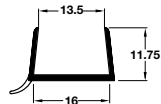

Plinth sealing strip - for 15/16 mm and 18/19mm thick plinth panels, transparent, 3025/3050 mm

713.25.061 - 15/16 mm plinth Length required: mm Qty:

713.25.098 - 18/19 mm plinth Length required: mm Qty:

Need more than one length? Add more below: