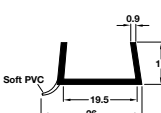

713.25.061 - 15/16 mm plinth Length required: mm Qty:

713.25.098 - 18/19 mm plinth Length required: mm Qty:

Need more than one length? Add more below:

Part No. Thickness Length required: mm Qty:

Part No. Thickness Length required: mm Qty:

Part No. Thickness Length required: mm Qty:

Part No. Thickness Length required: mm Qty:

Plinth sealing strip - for 16 mm and 19mm thick plinth panels, brown or white, 2500 mm

713.22.762 - 16 mm plinth, white Length required: mm Qty:

713.22.194 - 19 mm plinth, brown Length required: mm Qty:

Need more than one length? Add more below:

Part No. Thickness Length required: mm Qty:

Part No. Thickness Length required: mm Qty:

Part No. Thickness Length required: mm Qty:

Part No. Thickness Length required: mm Qty:

239.98.400 - Plinth seal, stick on, for 16 mm panels, 2500 mm

Length required: mm Qty:

Need more than one length? Add more below:

Length required: mm Qty:

Length required: mm Qty: