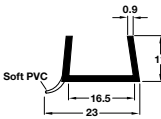

713.25.061 - 15/16 mm plinth Length required: mm Qty:

713.25.098 - 18/19 mm plinth Length required: mm Qty:

Need more than one length? Add more below:

Part No. Thickness Length required: mm Qty:

Part No. Thickness Length required: mm Qty:

Part No. Thickness Length required: mm Qty:

Part No. Thickness Length required: mm Qty:

Plinth sealing strip - for 16 mm and 19mm thick plinth panels, brown or white, 2500 mm

713.22.762 - 16 mm plinth, white Length required: mm Qty:

Part No. Thickness Length required: mm Qty:

239.98.400 - Plinth seal, stick on, for 16 mm panels, 2500 mm

Length required: mm Qty:

Need more than one length? Add more below:

Length required: mm Qty:

Length required: mm Qty: