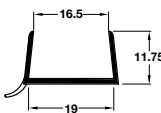

713.35.401 - Plinth panel, aluminium, silver coloured, 3000 mm

Length required: mm Qty:

Need more than one length? Add more below:

Length required: mm Qty:

Length required: mm Qty:

Length required: mm Qty:

Associated items:

781.34.996 - Plinth panel connector, silver coloured Qty:

781.34.997 - Plinth panel 90° or end connector Qty:

713.28.540 - Plinth clip, for connecting panel to leg Qty:

Plinth sealing strip - for 15/16 mm and 18/19mm thick plinth panels, transparent, 3025/3050 mm

713.25.061 - 15/16 mm plinth Length required: mm Qty:

713.25.098 - 18/19 mm plinth Length required: mm Qty:

Need more than one length? Add more below:

Part No. Thickness Length required: mm Qty:

Part No. Thickness Length required: mm Qty:

Part No. Thickness Length required: mm Qty:

Part No. Thickness Length required: mm Qty:

Plinth sealing strip - for 16 mm and 19mm thick plinth panels, brown or white, 2500 mm

713.22.762 - 16 mm plinth, white Length required: mm Qty: