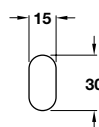

# HÄFELE TO ORDER - ENQUIRY FORM **WARDROBE TUBE**

**Häfele Account No.**

**Date Items Required**

**Contact Phone No.**

**Contact Name**

**Contact Email**

- > Please use the form below to select the product you would like, tell us the length you would like it cut to, and how many lengths you would like. You can also order commonly associated items on this form too.
- > Send your completed form to [hafeletoorder@hafele.co.uk](mailto:hafeletoorder@hafele.co.uk) to place your enquiry, or please call **0800 181 4290** if you have any queries.
- > There is no minimum number of lengths - you can order a single length to be cut. You will be charged for the full length of the item, plus a small cutting charge.
- > Please indicate below if you would like us to include any off cuts with your order or whether you would like us to dispose of them responsibly for you.
- > You will receive an order and price confirmation to approve before your order goes into production.

**801.09.222 - Oval wardrobe rail 30 x 15 x 2500 mm.** Polished chrome. Material thickness 1.5 mm

Length required:  mm Qty:

Need more than one length? Add more below:

Length required:  mm Qty:

Length required:  mm Qty:

802.06.200 - Rail centre support, pol. chrome Qty:

**801.12.214 - Round wardrobe rail Ø 24.5 x 2500 mm.** Chrome-plated. Material thickness 0.7 mm

Length required:  mm Qty:

Need more than one length? Add more below: