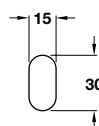

801.19.243 - Oval wardrobe rail 30 x 15 x 3000 mm. Polished chrome. Material thickness 0.6 mm

Length required: mm Qty:

Need more than one length? Add more below:

Length required: mm Qty:

Length required: mm Qty:

Length required: mm Qty:

Associated items:

803.32.260 - Rail end support, pol. chrome Qty:

803.33.757 - Rail end support, pol. nickel-plated Qty:

802.05.200 - Height adj. rail centre support, pol. chrome Qty:

802.06.200 - Rail centre support, pol. chrome Qty: