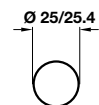

Length required:  mm Qty:

Length required:  mm Qty:

Length required:  mm Qty:

**Associated items:**

803.32.260 - Rail end support, pol. chrome Qty:

803.33.757 - Rail end support, pol. nickel-plated Qty:

802.05.200 - Height adj. rail centre support, pol. chrome Qty:

802.06.200 - Rail centre support, pol. chrome Qty:

**801.12.214 - Round wardrobe rail Ø 24.5 x 2500 mm.** Chrome-plated. Material thickness 0.7 mm

Length required:  mm Qty:

Need more than one length? Add more below: