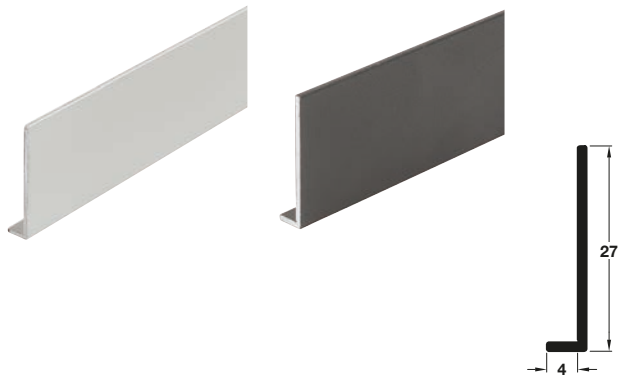

White Carrara Marble

White Carrara

- > 4 mm thick
- > Satin Matt finish to one side only
- > Aluminium with fire resistant core
- > Order qty: 1 pc

AluSplash composition – Satin matt aluminium surface with fire resistant core

Size	White Carrara Marble
800 x 600 mm	564.64.245
800 x 900mm	564.64.248
610 x 3050 mm	564.64.243

AluSplash™ edge profile

- > With double-sided tape for installation
- > Anodised aluminium
- > Order qty: 1 pc

Length	Silver	Anthracite
610 mm	564.53.791	564.53.731
800 mm	564.53.793	564.53.733
3050 mm	564.53.919	564.53.319

AluSplash™ external corner profile

- > With double-sided tape for installation
- > Aluminium
- > Order qty: 1 pc