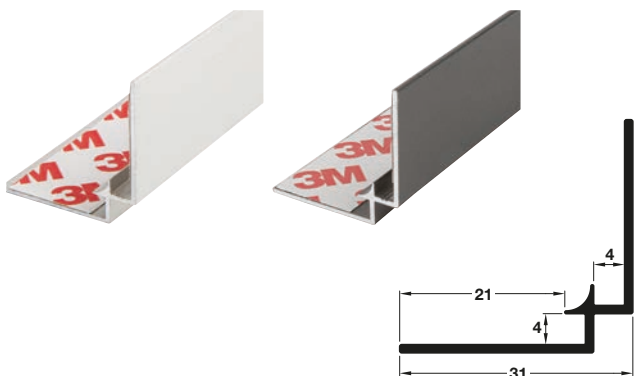

Size	White Carrara Marble
800 x 600 mm	564.64.245
800 x 900mm	564.64.248
610 x 3050 mm	564.64.243

AluSplash™ edge profile

- > With double-sided tape for installation
- > Anodised aluminium
- > Order qty: 1 pc

Length	Silver	Anthracite
610 mm	564.53.791	564.53.731
800 mm	564.53.793	564.53.733
3050 mm	564.53.919	564.53.319

AluSplash™ external corner profile

- > With double-sided tape for installation
- > Aluminium
- > Order qty: 1 pc

Length	Silver	Anthracite
610 mm	564.53.891	564.53.931

AluSplash™ internal corner profile

- > With double-sided tape for installation
- > Aluminium
- > Order qty: 1 pc

Length	Silver	Anthracite
610 mm	564.53.991	564.53.831

AluSplash™ joining profile

- > Used to join two AluSplash panels together with a seamless finish
- > 45 x 1 mm
- > With 2x 3M double-sided tape for installation
- > Order qty: 1 pc

Length	Silver
540 mm	564.53.998