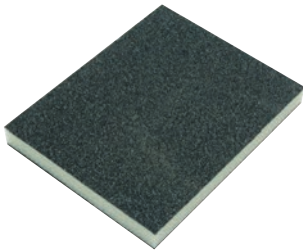

2x Sanding pad