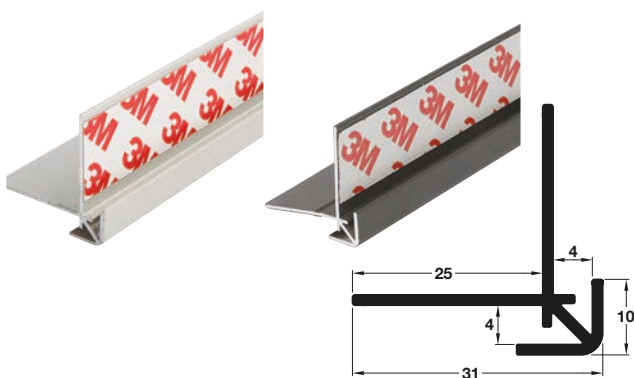

Size	White Carrara Marble
800 x 600 mm	564.64.245
800 x 900mm	564.64.248
610 x 3050 mm	564.64.243

AluSplash™ edge profile

- > With double-sided tape for installation
- > Anodised aluminium
- > Order qty: 1 pc

Length	Silver	Anthracite
610 mm	564.53.791	564.53.731
800 mm	564.53.793	564.53.733
3050 mm	564.53.919	564.53.319

AluSplash™ external corner profile

- > With double-sided tape for installation
- > Aluminium
- > Order qty: 1 pc

Length	Silver	Anthracite
610 mm	564.53.891	564.53.931

AluSplash™ internal corner profile

- > With double-sided tape for installation
- > Aluminium
- > Order qty: 1 pc

Length	Silver	Anthracite
610 mm	564.53.991	564.53.831