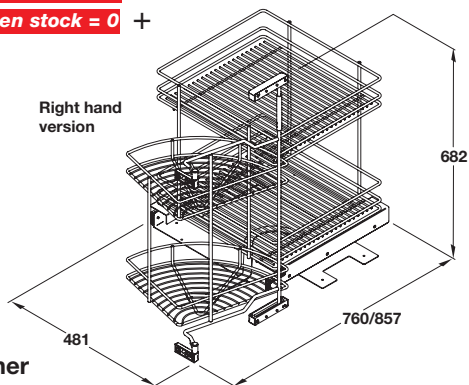

**Discontinued**

Photo shows left hand version

**Discontinued when stock = 0**

**Eko Easy Corner**

- Min. built-in height: 682 mm
- Min. built-in depth: 481 mm
- Min. built-in width: 760 or 857 mm
- Base mounting
- 180° hinge required, order separately
- By pulling the 180° hinged door the frame structure holding the inner baskets moves towards the cabinet front opening
- Unit includes sliding base, 2x inner baskets and 2x door baskets, fixing materials and fitting instructions
- Chrome-plated steel with grey epoxy coated steel sliding base
- Inner baskets: 406 mm depth, 380 mm width
- Door baskets, quarter circle: 245 x 315 mm or 380 x 315 mm

	Left hand	Right hand
For 800 mm cabinet width, for door width 400 mm		
Width x depth x height: 760 x 481 x 682 mm		
Cat. No.	+ 546.01.261	+ 546.01.260
For 900/1000 mm cabinet width, for door width 450/500 mm		
Width x depth x height: 857 x 481 x 682 mm		
	+ 546.01.271	+ 546.01.270

22.11.11/2

**Text added re handing**

Photo shows left hand version (runners on left hand side)  
Drawing shows right hand version

**Multipurpose pull out unit**

- For door front fixing or for hinged door cabinets
- 259 mm width, to suit 300 mm cabinet width
- Min. built-in height: 552 mm
- Min. built-in depth: 466 mm
- Side mounted unit with full extension, soft closing runners
- Unit includes:
  - Chopping board, 285 x 272 x 20 mm, natural unfinished beech
  - 2x Multipurpose trays, translucent plastic
  - Cutlery holder, Ø 100 mm, polished chrome-plated steel
  - Bottle holder
  - Row of 4 hooks, polished chrome-plated steel
  - Knife holder, with 4 slots, natural unfinished beech
  - Mounting brackets, for door front fixing
- **Please note:** Knives, utensils and cutlery are not included

For cabinet width	Left hand	Right hand
300 mm	545.35.213	545.35.203

Order qty: 1 pc

TCH-FF 2010, HUK. Dimensional data not binding. We reserve the right to alter specifications without notice.