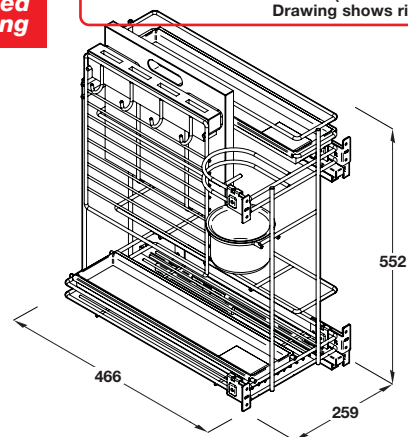

**Discontinued**

Photo shows left hand version

**Discontinued when stock = 0**

**Eko Easy Corner**

- Min. built-in height: 682 mm
- Min. built-in depth: 481 mm
- Min. built-in width: 760 or 857 mm
- Base mounting
- 180° hinge required, order separately
- By pulling the 180° hinged door the frame structure holding the inner baskets moves towards the cabinet front opening
- Unit includes sliding base, 2x inner baskets and 2x door baskets, fixing materials and fitting instructions
- Chrome-plated steel with grey epoxy coated steel sliding base
- Inner baskets: 406 mm depth, 380 mm width
- Door baskets, quarter circle: 245 x 315 mm or 380 x 315 mm

	Left hand	Right hand
For 800 mm cabinet width, for door width 400 mm		
Width x depth x height: 760 x 481 x 682 mm		
Cat. No.	+ 546.01.261	+ 546.01.260
For 900/1000 mm cabinet width, for door width 450/500 mm		
Width x depth x height: 857 x 481 x 682 mm		
	+ 546.01.271	+ 546.01.270

22.11.11/2

**Text added re handing**

Photo shows left hand version (runners on left hand side)  
Drawing shows right hand version

**Multipurpose pull out unit**

- For door front fixing or for hinged door cabinets
- 259 mm width, to suit 300 mm cabinet width
- Min. built-in height: 552 mm
- Min. built-in depth: 466 mm
- Side mounted unit with full extension, soft closing runners
- Unit includes:
  - Chopping board, 285 x 272 x 20 mm, natural unfinished beech
  - 2x Multipurpose trays, translucent plastic
  - Cutlery holder, Ø 100 mm, polished chrome-plated steel
  - Bottle holder
  - Row of 4 hooks, polished chrome-plated steel
  - Knife holder, with 4 slots, natural unfinished beech
  - Mounting brackets, for door front fixing
- **Please note:** Knives, utensils and cutlery are not included

For cabinet width	Left hand	Right hand
300 mm	545.35.213	545.35.203

Order qty: 1 pc

TCH-FF 2010, HUK. Dimensional data not binding. We reserve the right to alter specifications without notice.