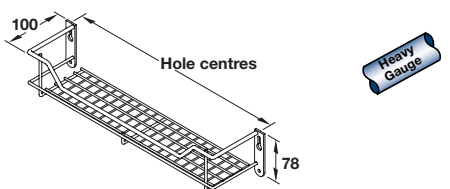

Spice and packet rack, three tier

- Height x depth: 318 x 55 mm
- Screw fixing
- Heavier gauge chrome-plated steel

Hole centres	Cat. No.
300 mm	543.12.230
400 mm	543.12.231

Order qty: 1 pc

Shelf basket

- Screw fixing
- Heavier gauge chrome-plated steel

Hole centres	300 mm	400 mm
Depth 100 mm	520.88.202	520.88.204
Depth 225 mm	520.88.212	520.88.214

Order qty: 1 pc

Discontinued •
Discontinued when stock = 0 +

Please note
Drawing of single tier spice
and packet rack added

**Spice and packet rack,
one tier**

- Height x depth: 60 x 55 mm
- Screw fixing
- Chrome-plated steel wire

Catalogue shows '70 mm'
Correct dimension is '55 mm'

Hole centres	300 mm	400 mm
Single tier	543.35.202	• 543.35.204

Order qty: 1 pc

**Spice and packet rack,
three tier**

- Height x depth: 352 x 55 mm
- Screw fixing
- Chrome-plated steel wire

Catalogue shows 70 mm
Correct dimension is 55 mm

Hole centres	300 mm	400 mm
Three tier	543.35.222	543.35.224