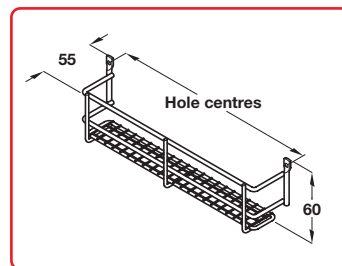

Spice and packet rack, three tier

- Height x depth: 318 x 55 mm
- Screw fixing
- Heavier gauge chrome-plated steel

Hole centres	Cat. No.
300 mm	543.12.230
400 mm	543.12.231

Order qty: 1 pc

Shelf basket

- Screw fixing
- Heavier gauge chrome-plated steel

Hole centres	300 mm	400 mm
Depth 100 mm	520.88.202	520.88.204
Depth 225 mm	520.88.212	520.88.214

Order qty: 1 pc

Discontinued •
Discontinued when stock = 0 +

Please note
Drawing of single tier spice
and packet rack added

**Spice and packet rack,
one tier**

- Height x depth: 60 x 55 mm
- Screw fixing
- Chrome-plated steel wire

Catalogue shows '70 mm'
Correct dimension is '55 mm'

Hole centres	300 mm	400 mm
Single tier	543.35.202	• 543.35.204

Order qty: 1 pc

**Spice and packet rack,
three tier**

- Height x depth: 352 x 55 mm
- Screw fixing
- Chrome-plated steel wire

Catalogue shows 70 mm
Correct dimension is 55 mm

Hole centres	300 mm	400 mm
Three tier	543.35.222	543.35.224