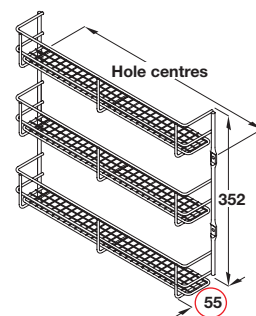

Spice and packet rack, three tier

- Height x depth: 318 x 55 mm
- Screw fixing
- Heavier gauge chrome-plated steel

Hole centres	Cat. No.
300 mm	543.12.230
400 mm	543.12.231

Order qty: 1 pc

Shelf basket

- Screw fixing
- Heavier gauge chrome-plated steel

Hole centres	300 mm	400 mm
Depth 100 mm	520.88.202	520.88.204
Depth 225 mm	520.88.212	520.88.214

Order qty: 1 pc

Discontinued •
Discontinued when stock = 0 +

Please note
Drawing of single tier spice
and packet rack added

**Spice and packet rack,
one tier**

- Height x depth: 60 x 55 mm
- Screw fixing
- Chrome-plated steel wire

Catalogue shows '70 mm'
Correct dimension is '55 mm'

Hole centres	300 mm	400 mm
Single tier	543.35.202	• 543.35.204

Order qty: 1 pc

**Spice and packet rack,
three tier**

- Height x depth: 352 x 55 mm
- Screw fixing
- Chrome-plated steel wire

Catalogue shows 70 mm
Correct dimension is 55 mm

Hole centres	300 mm	400 mm
Three tier	543.35.222	543.35.224