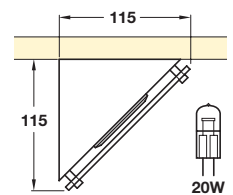

Pyramid light, for under mounting	
Finish	Cat. No.
Brushed stainless steel	825.08.602

Order qty: 1 pc

Pyramid light, for corner under mounting	
Finish	Cat. No.
Brushed stainless steel	825.09.602

Order qty: 1 pc

Halogen wedge light, 12V/20W

- For surface mounting
- Screw fixing, fixings included
- Halogen bulbs included
- Colour temperature: 3000 K
- Light output: 15 Lm per Watt
- Voltage: 12V: Wattage: 20W
- With frosted glass diffusing lens
- With 2.0 m lead with connector
- Rated IP20
- Brushed stainless steel
- **Order transformer separately, shown on page 87**

Wedge light	
Finish	Cat. No.
Brushed stainless steel	828.17.002

Order qty: 1 pc

TCH-FF 2010, HUK. Dimensional data not binding. We reserve the right to alter specifications without notice.