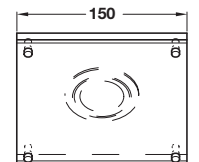

4

Lighting

Halogen pyramid light, 12V/2x20W

- Two versions available; standard and corner, for mounting under wall cabinets or shelves
- For surface mounting
- Screw fixing, fixings included
- Halogen bulbs included
- Colour temperature: 3000 K
- Light output: 15 Lm per Watt
- Voltage: 12V: Wattage: 2x 20W
- With clear glass lenses
- With 2.0 m lead with connector
- Rated IP20
- Brushed stainless steel
- **Order transformer separately, shown on page 87**

Pyramid light, for under mounting	
Finish	Cat. No.
Brushed stainless steel	825.08.602

Order qty: 1 pc

Pyramid light, for corner under mounting	
Finish	Cat. No.
Brushed stainless steel	825.09.602

Order qty: 1 pc

Halogen wedge light, 12V/20W

- For surface mounting
- Screw fixing, fixings included
- Halogen bulbs included
- Colour temperature: 3000 K
- Light output: 15 Lm per Watt
- Voltage: 12V: Wattage: 20W
- With frosted glass diffusing lens
- With 2.0 m lead with connector
- Rated IP20
- Brushed stainless steel
- **Order transformer separately, shown on page 87**

Wedge light	
Finish	Cat. No.
Brushed stainless steel	828.17.002

Order qty: 1 pc

TCH-FF 2010, HUK. Dimensional data not binding. We reserve the right to alter specifications without notice.