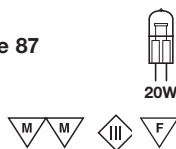

4

Lighting

Halogen pyramid light, 12V/2x20W

- Two versions available; standard and corner, for mounting under wall cabinets or shelves
- For surface mounting
- Screw fixing, fixings included
- Halogen bulbs included
- Colour temperature: 3000 K
- Light output: 15 Lm per Watt
- Voltage: 12V. Wattage: 2x 20W
- With clear glass lenses
- With 2.0 m lead with connector
- Rated IP20
- Brushed stainless steel
- **Order transformer separately, shown on page 87**

Pyramid light, for under mounting	
Finish	Cat. No.
Brushed stainless steel	+ 825-08-602

Order qty: 1 pc

Pyramid light, for corner under mounting	
Finish	Cat. No.
Brushed stainless steel	+ 825-09-602

Order qty: 1 pc

Halogen wedge light, 12V/20W

- For surface mounting
- Screw fixing, fixings included
- Halogen bulbs included
- Colour temperature: 3000 K
- Light output: 15 Lm per Watt
- Voltage: 12V. Wattage: 20W
- With frosted glass diffusing lens
- With 2.0 m lead with connector
- Rated IP20
- Brushed stainless steel
- **Order transformer separately, shown on page 87**

Discontinued ●
Discontinued when stock = 0 +

Wedge light	
Finish	Cat. No.
Brushed stainless steel	+ 828-17-002

Order qty: 1 pc

TCH-FF 2010, HUK. Dimensional data not binding. We reserve the right to alter specifications without notice.