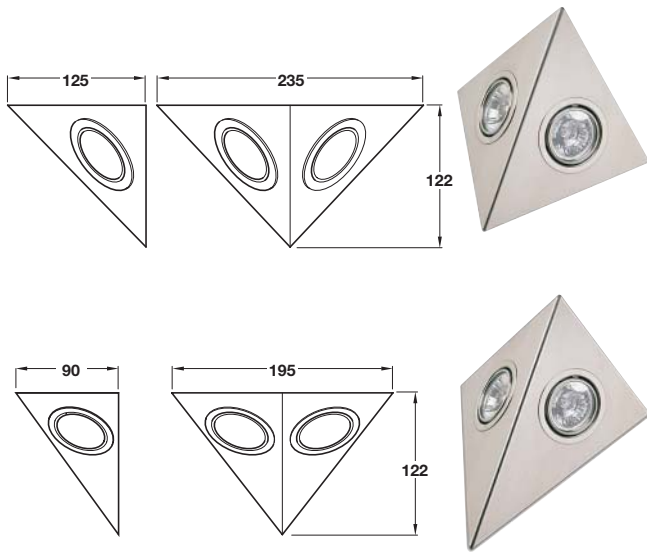

4

Lighting

Halogen pyramid light, 12V/2x20W

- Two versions available; standard and corner, for mounting under wall cabinets or shelves
- For surface mounting
- Screw fixing, fixings included
- Halogen bulbs included
- Colour temperature: 3000 K
- Light output: 15 Lm per Watt
- Voltage: 12V: Wattage: 2x 20W
- With clear glass lenses
- With 2.0 m lead with connector
- Rated IP20
- Brushed stainless steel
- **Order transformer separately, shown on page 87**

Pyramid light, for under mounting	
Finish	Cat. No.
Brushed stainless steel	825.08.602

Order qty: 1 pc

Pyramid light, for corner under mounting	
Finish	Cat. No.
Brushed stainless steel	825.09.602

Order qty: 1 pc

Halogen wedge light, 12V/20W

- For surface mounting
- Screw fixing, fixings included
- Halogen bulbs included
- Colour temperature: 3000 K
- Light output: 15 Lm per Watt
- Voltage: 12V: Wattage: 20W
- With frosted glass diffusing lens
- With 2.0 m lead with connector
- Rated IP20
- Brushed stainless steel
- **Order transformer separately, shown on page 87**

Wedge light	
Finish	Cat. No.
Brushed stainless steel	828.17.002

Order qty: 1 pc

TCH-FF 2010, HUK. Dimensional data not binding. We reserve the right to alter specifications without notice.