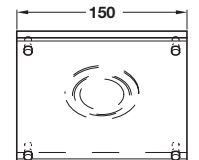

4

Lighting

Halogen pyramid light, 12V/2x20W

- Two versions available; standard and corner, for mounting under wall cabinets or shelves
- For surface mounting
- Screw fixing, fixings included
- Halogen bulbs included
- Colour temperature: 3000 K
- Light output: 15 Lm per Watt
- Voltage: 12V. Wattage: 2x 20W
- With clear glass lenses
- With 2.0 m lead with connector
- Rated IP20
- Brushed stainless steel
- **Order transformer separately, shown on page 87**

Pyramid light, for under mounting	
Finish	Cat. No.
Brushed stainless steel	+ 825-08-602

Order qty: 1 pc

Pyramid light, for corner under mounting	
Finish	Cat. No.
Brushed stainless steel	+ 825-09-602

Order qty: 1 pc

Halogen wedge light, 12V/20W

- For surface mounting
- Screw fixing, fixings included
- Halogen bulbs included
- Colour temperature: 3000 K
- Light output: 15 Lm per Watt
- Voltage: 12V. Wattage: 20W
- With frosted glass diffusing lens
- With 2.0 m lead with connector
- Rated IP20
- Brushed stainless steel
- **Order transformer separately, shown on page 87**

Discontinued ●
Discontinued when stock = 0 +

Wedge light	
Finish	Cat. No.
Brushed stainless steel	+ 828-17-002

Order qty: 1 pc

TCH-FF 2010, HUK. Dimensional data not binding. We reserve the right to alter specifications without notice.