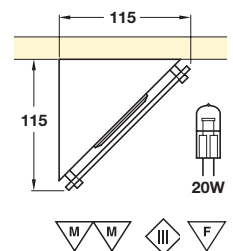

4

Lighting

Halogen pyramid light, 12V/2x20W

- Two versions available; standard and corner, for mounting under wall cabinets or shelves
- For surface mounting
- Screw fixing, fixings included
- Halogen bulbs included
- Colour temperature: 3000 K
- Light output: 15 Lm per Watt
- Voltage: 12V. Wattage: 2x 20W
- With clear glass lenses
- With 2.0 m lead with connector
- Rated IP20
- Brushed stainless steel
- **Order transformer separately, shown on page 87**

Pyramid light, for under mounting	
Finish	Cat. No.
Brushed stainless steel	+ 825-08-602

Order qty: 1 pc

Pyramid light, for corner under mounting	
Finish	Cat. No.
Brushed stainless steel	+ 825-09-602

Order qty: 1 pc

Halogen wedge light, 12V/20W

- For surface mounting
- Screw fixing, fixings included
- Halogen bulbs included
- Colour temperature: 3000 K
- Light output: 15 Lm per Watt
- Voltage: 12V. Wattage: 20W
- With frosted glass diffusing lens
- With 2.0 m lead with connector
- Rated IP20
- Brushed stainless steel
- **Order transformer separately, shown on page 87**

Discontinued ●
Discontinued when stock = 0 +

Wedge light	
Finish	Cat. No.
Brushed stainless steel	+ 828-17-002

Order qty: 1 pc

TCH-FF 2010, HUK. Dimensional data not binding. We reserve the right to alter specifications without notice.