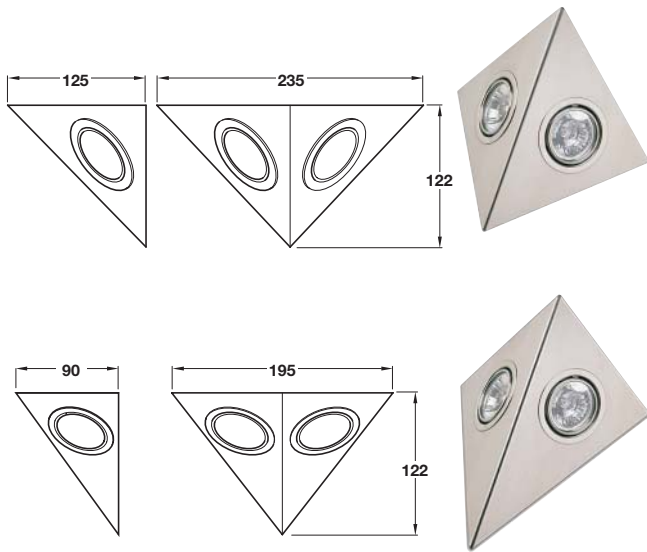

4

Lighting

Halogen pyramid light, 12V/2x20W

- Two versions available; standard and corner, for mounting under wall cabinets or shelves
- For surface mounting
- Screw fixing, fixings included
- Halogen bulbs included
- Colour temperature: 3000 K
- Light output: 15 Lm per Watt
- Voltage: 12V. Wattage: 2x 20W
- With clear glass lenses
- With 2.0 m lead with connector
- Rated IP20
- Brushed stainless steel
- **Order transformer separately, shown on page 87**

Pyramid light, for under mounting	
Finish	Cat. No.
Brushed stainless steel	+ 825-08-602

Order qty: 1 pc

Pyramid light, for corner under mounting	
Finish	Cat. No.
Brushed stainless steel	+ 825-09-602

Order qty: 1 pc

Halogen wedge light, 12V/20W

- For surface mounting
- Screw fixing, fixings included
- Halogen bulbs included
- Colour temperature: 3000 K
- Light output: 15 Lm per Watt
- Voltage: 12V. Wattage: 20W
- With frosted glass diffusing lens
- With 2.0 m lead with connector
- Rated IP20
- Brushed stainless steel
- **Order transformer separately, shown on page 87**

Discontinued ●
Discontinued when stock = 0 +

Wedge light	
Finish	Cat. No.
Brushed stainless steel	+ 828-17-002

Order qty: 1 pc

TCH-FF 2010, HUK. Dimensional data not binding. We reserve the right to alter specifications without notice.