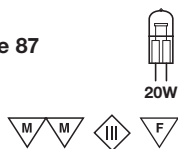

4

Lighting

Halogen pyramid light, 12V/2x20W

- Two versions available; standard and corner, for mounting under wall cabinets or shelves
- For surface mounting
- Screw fixing, fixings included
- Halogen bulbs included
- Colour temperature: 3000 K
- Light output: 15 Lm per Watt
- Voltage: 12V: Wattage: 2x 20W
- With clear glass lenses
- With 2.0 m lead with connector
- Rated IP20
- Brushed stainless steel
- **Order transformer separately, shown on page 87**

Pyramid light, for under mounting	
Finish	Cat. No.
Brushed stainless steel	825.08.602

Order qty: 1 pc

Pyramid light, for corner under mounting	
Finish	Cat. No.
Brushed stainless steel	825.09.602

Order qty: 1 pc

Halogen wedge light, 12V/20W

- For surface mounting
- Screw fixing, fixings included
- Halogen bulbs included
- Colour temperature: 3000 K
- Light output: 15 Lm per Watt
- Voltage: 12V: Wattage: 20W
- With frosted glass diffusing lens
- With 2.0 m lead with connector
- Rated IP20
- Brushed stainless steel
- **Order transformer separately, shown on page 87**

Wedge light	
Finish	Cat. No.
Brushed stainless steel	828.17.002

Order qty: 1 pc

TCH-FF 2010, HUK. Dimensional data not binding. We reserve the right to alter specifications without notice.