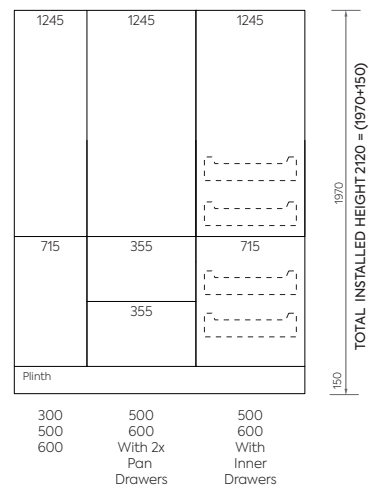

DOOR & DRAWER CONFIGURATIONS

Use this guide to configure doors and drawers to any height cabinet.

DOOR & DRAWER COMBINATIONS

STANDARD LARDER UNIT

TALL LARDER UNIT

STANDARD INTEGRATED COOKING

STANDARD INTEGRATED COOLING