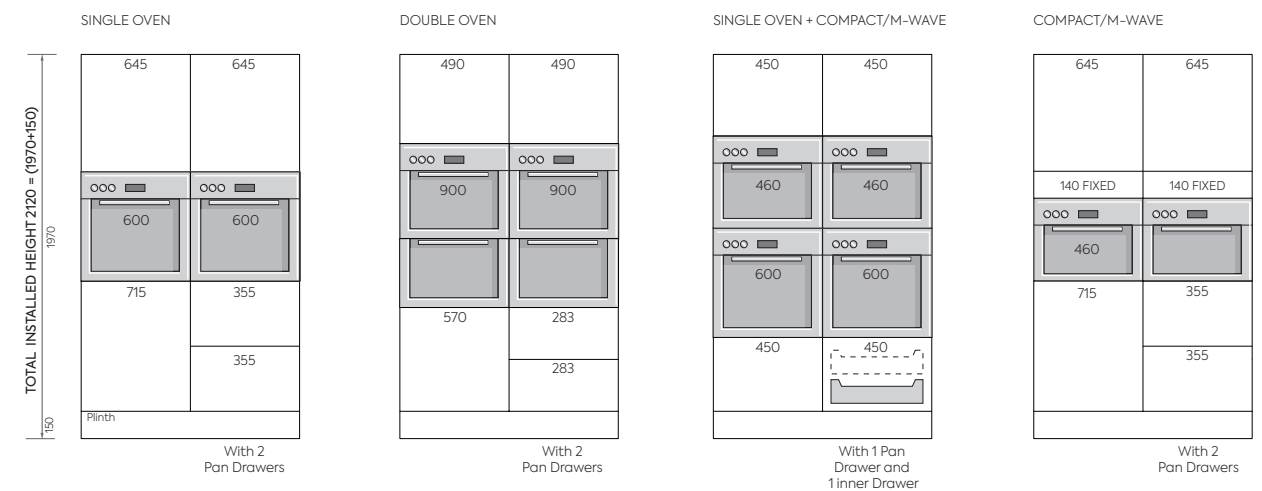

DOOR & DRAWER CONFIGURATIONS

Use this guide to configure doors and drawers to any height cabinet.

DOOR & DRAWER COMBINATIONS

STANDARD LARDER UNIT

TALL LARDER UNIT

STANDARD INTEGRATED COOKING

STANDARD INTEGRATED COOLING

TALL INTEGRATED COOLING

TALL INTEGRATED COOKING