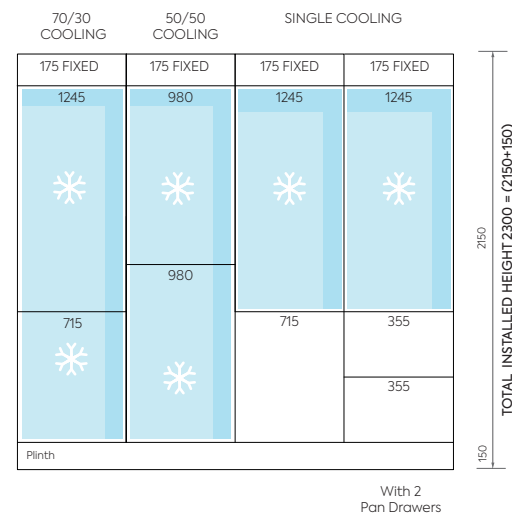

DOOR & DRAWER CONFIGURATIONS

Use this guide to configure doors and drawers to any height cabinet.

DOOR & DRAWER COMBINATIONS

STANDARD LARDER UNIT

TALL LARDER UNIT

STANDARD INTEGRATED COOKING

STANDARD INTEGRATED COOLING

TALL INTEGRATED COOLING

TALL INTEGRATED COOKING