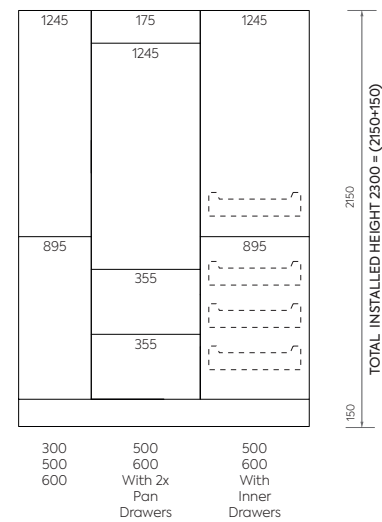

DOOR & DRAWER CONFIGURATIONS

Use this guide to configure doors and drawers to any height cabinet.

DOOR & DRAWER COMBINATIONS

STANDARD LARDER UNIT

TALL LARDER UNIT

STANDARD INTEGRATED COOKING

STANDARD INTEGRATED COOLING