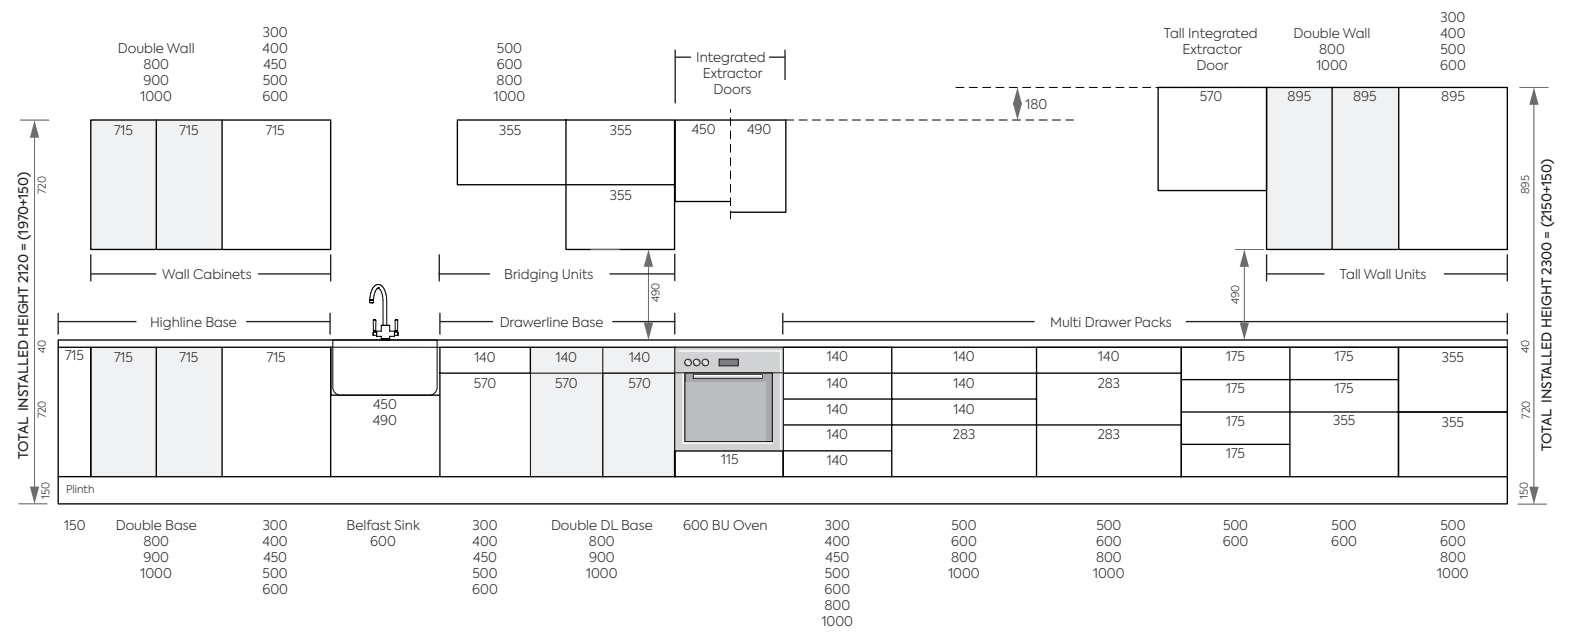

DOOR & DRAWER CONFIGURATIONS

Use this guide to configure doors and drawers to any height cabinet.

DOOR & DRAWER COMBINATIONS

STANDARD LARDER UNIT

TALL LARDER UNIT

STANDARD INTEGRATED COOKING

STANDARD INTEGRATED COOLING

TALL INTEGRATED COOLING

TALL INTEGRATED COOKING