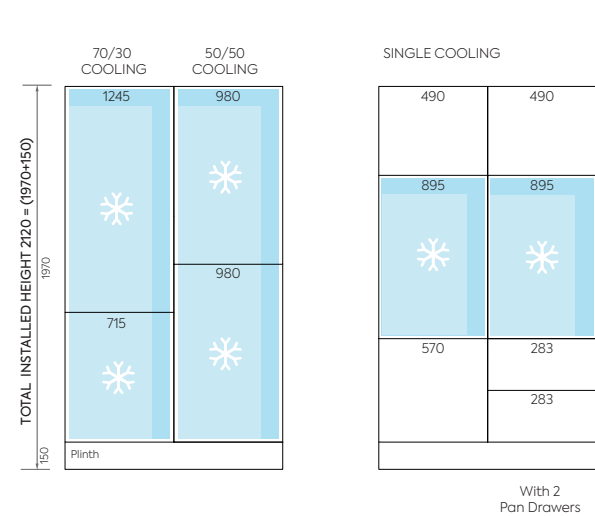

DOOR & DRAWER CONFIGURATIONS

Use this guide to configure doors and drawers to any height cabinet.

DOOR & DRAWER COMBINATIONS

STANDARD LARDER UNIT

TALL LARDER UNIT

STANDARD INTEGRATED COOKING

STANDARD INTEGRATED COOLING

TALL INTEGRATED COOLING

TALL INTEGRATED COOKING