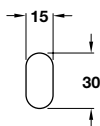

801.09.222 - Oval wardrobe rail 30 x 15 x 2500 mm. Polished chrome. Material thickness 1.5 mm

Length required: mm Qty:
Need more than one length? Add more below:
Length required: mm Qty:
Length required: mm Qty:
Length required: mm Qty:

Associated items:

803.32.260 - Rail end support, pol. chrome Qty:
803.33.757 - Rail end support, pol. nickel-plated Qty:
802.05.200 - Height adj. rail centre support, pol. chrome Qty:
802.06.200 - Rail centre support, pol. chrome Qty:

801.19.243 - Oval wardrobe rail 30 x 15 x 3000 mm. Polished chrome. Material thickness 0.6 mm