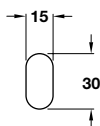

**801.19.243 - Oval wardrobe rail 30 x 15 x 3000 mm.** Polished chrome. Material thickness 0.6 mm

Length required:  mm Qty:   
 Need more than one length? Add more below:  
 Length required:  mm Qty:   
 Length required:  mm Qty:   
 Length required:  mm Qty:

**801.31.522 - Oval wardrobe rail 30 x 15 x 2500 mm.** Polished brass. Material thickness 1.5 mm

Length required:  mm Qty:   
 Need more than one length? Add more below:  
 Length required:  mm Qty:   
 Length required:  mm Qty:   
 Length required:  mm Qty: