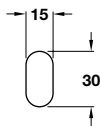

Length required: mm Qty:
Need more than one length? Add more below:
Length required: mm Qty:
Length required: mm Qty:
Length required: mm Qty:

Associated items:

803.32.260 - Rail end support, pol. chrome Qty:
803.33.757 - Rail end support, pol. nickel-plated Qty:
802.05.200 - Height adj. rail centre support, pol. chrome Qty:
802.06.200 - Rail centre support, pol. chrome Qty:

801.31.522 - Oval wardrobe rail 30 x 15 x 2500 mm. Polished brass. Material thickness 1.5 mm