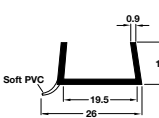

713.25.061 - 15/16 mm plinth Length required:  mm Qty:

713.25.098 - 18/19 mm plinth Length required:  mm Qty:

Need more than one length? Add more below:

Part No. Thickness Length required:  mm Qty:

Part No. Thickness Length required:  mm Qty:

Part No. Thickness Length required:  mm Qty:

Part No. Thickness Length required:  mm Qty:

**Plinth sealing strip - for 16 mm and 19mm thick plinth panels, brown or white, 2500 mm**

713.22.762 - 16 mm plinth, white Length required:  mm Qty:

713.22.194 - 19 mm plinth, brown Length required:  mm Qty:

Need more than one length? Add more below:

Part No. Thickness Length required:  mm Qty:

Part No. Thickness Length required:  mm Qty:

Part No. Thickness Length required:  mm Qty:

Part No. Thickness Length required:  mm Qty:

**239.98.400 - Plinth seal, stick on, for 16 mm panels, 2500 mm**

Length required:  mm Qty:

Need more than one length? Add more below:

Length required:  mm Qty: