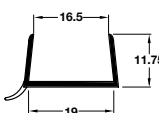

**713.35.401 - Plinth panel, aluminium, silver coloured, 3000 mm**

Length required:  mm Qty:

Need more than one length? Add more below:

Length required:  mm Qty:

Length required:  mm Qty:

Length required:  mm Qty:

**Associated items:**

781.34.996 - Plinth panel connector, silver coloured Qty:

781.34.997 - Plinth panel 90° or end connector Qty:

713.28.540 - Plinth clip, for connecting panel to leg Qty:

**Plinth sealing strip - for 15/16 mm and 18/19mm thick plinth panels, transparent, 3025/3050 mm**

713.25.061 - 15/16 mm plinth Length required:  mm Qty:

713.25.098 - 18/19 mm plinth Length required:  mm Qty:

Need more than one length? Add more below:

Part No. Thickness Length required:  mm Qty:

Part No. Thickness Length required:  mm Qty:

Part No. Thickness Length required:  mm Qty:

Part No. Thickness Length required:  mm Qty:

**Plinth sealing strip - for 16 mm and 19mm thick plinth panels, brown or white, 2500 mm**

713.22.762 - 16 mm plinth, white Length required:  mm Qty: