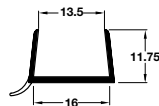

Plinth sealing strip - for 15/16 mm and 18/19mm thick plinth panels, transparent, 3025/3050 mm

713.25.061 - 15/16 mm plinth Length required: mm Qty:

713.25.098 - 18/19 mm plinth Length required: mm Qty:

Need more than one length? Add more below: