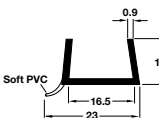

713.25.061 - 15/16 mm plinth Length required:  mm Qty:

713.25.098 - 18/19 mm plinth Length required:  mm Qty:

Need more than one length? Add more below:

Part No. Thickness Length required:  mm Qty:

Part No. Thickness Length required:  mm Qty:

Part No. Thickness Length required:  mm Qty:

Part No. Thickness Length required:  mm Qty:

**Plinth sealing strip - for 16 mm and 19mm thick plinth panels, brown or white, 2500 mm**

713.22.762 - 16 mm plinth, white Length required:  mm Qty:

Part No. Thickness Length required:  mm Qty:

**239.98.400 - Plinth seal, stick on, for 16 mm panels, 2500 mm**

Length required:  mm Qty:

Need more than one length? Add more below:

Length required:  mm Qty: