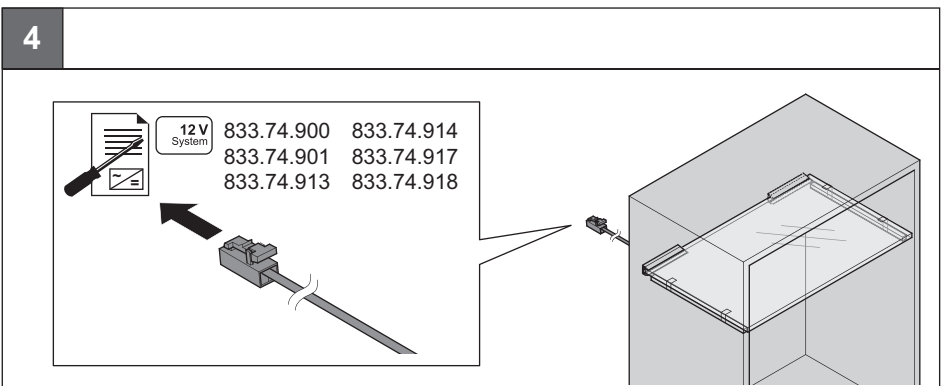

732.28.2T2

HDE 12.04.2013