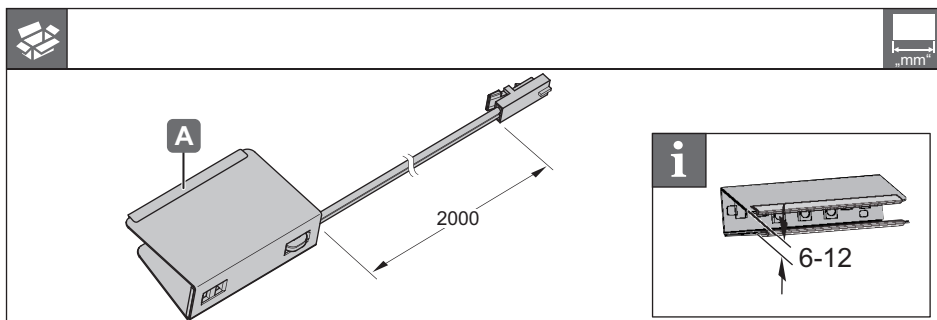

LED 2019

833.74.130

833.74.120

12V System	K	W	T _A			
833.74.130	4000 K	0.22 W	-20 °C – +35 °C -4 °F – +95 °F	40 x 25.5 x 12	≥ 50 x 35.5 x 22	833.74.900
833.74.120	6000 K					833.74.901
						833.74.913
						833.74.914
						833.74.917
						833.74.918