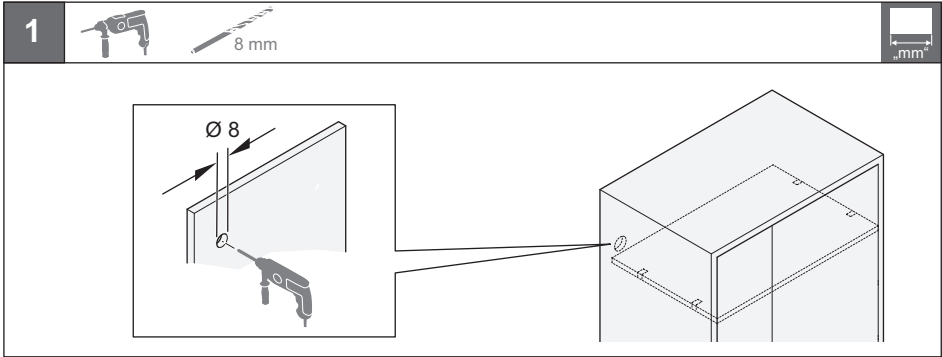

732.28.2T2

HDE 12.04.2013