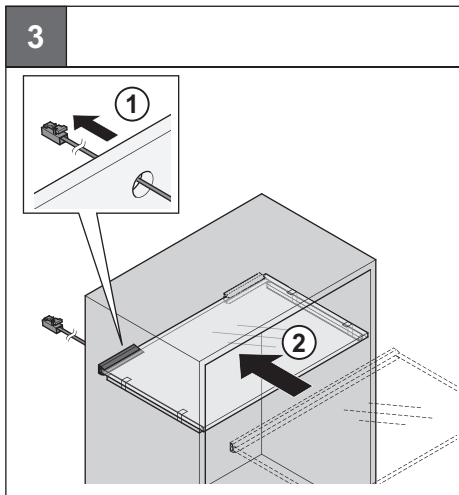

732.28.2T2

HDE 12.04.2013