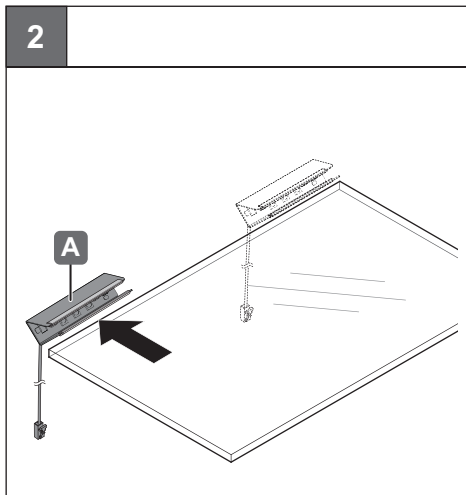

732.28.2T2

HDE 12.04.2013