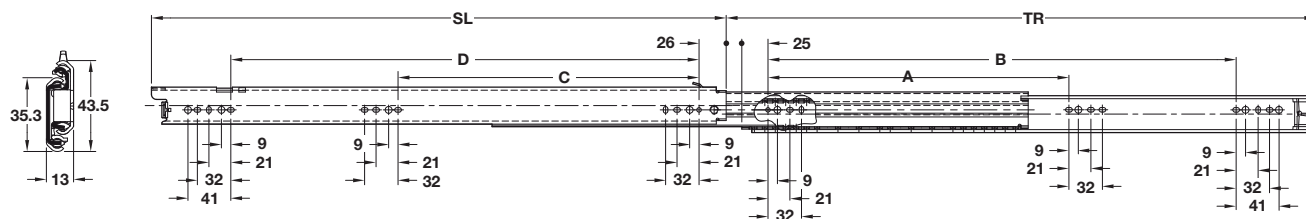

7407

- Load rating up to 45kg
- 100%+ extension
- 13mm slide thickness
- Hold-in
- Mounting rail

7407	mm							
	SL	TR	A	B	C	D	E	F
DZ7407-0035-2	350	364	-	256	-	224	-	331.7
DZ7407-0040-2	400	414	-	288	-	288	-	331.7
DZ7407-0045-2	450	464	-	352	-	352	-	427.7
DZ7407-0050-2	500	515	256	384	256	384	-	427.7
DZ7407-0055-2	550	564	288	448	288	448	202.9	523.7
DZ7407-0060-2	600	614	320	480	320	480	202.9	523.7
DZ7407-0065-2	650	664	320	544	320	544	202.9	619.7
DZ7407-0070-2	700	714	352	576	352	544	202.9	619.7

Notes:

- Fixing recommendation: M4/4mm wood screw/6mm Euro screw
- The mounting rail is screw fixed to the drawer. The mounting rail then sits on the drawer member of the slide and the latch engages the slide as the drawer is dropped on