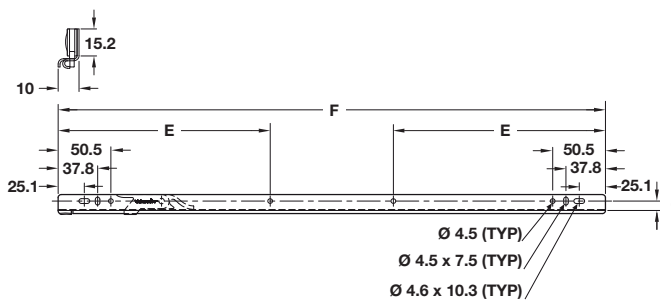

7407

- Load rating up to 45kg
- 100%+ extension
- 13mm slide thickness
- Hold-in
- Mounting rail

7407	mm							
	SL	TR	A	B	C	D	E	F
DZ7407-0035-2	350	364	-	256	-	224	-	331.7
DZ7407-0040-2	400	414	-	288	-	288	-	331.7
DZ7407-0045-2	450	464	-	352	-	352	-	427.7
DZ7407-0050-2	500	515	256	384	256	384	-	427.7
DZ7407-0055-2	550	564	288	448	288	448	202.9	523.7
DZ7407-0060-2	600	614	320	480	320	480	202.9	523.7
DZ7407-0065-2	650	664	320	544	320	544	202.9	619.7
DZ7407-0070-2	700	714	352	576	352	544	202.9	619.7

Notes:

- Fixing recommendation: M4/4mm wood screw/6mm Euro screw
- The mounting rail is screw fixed to the drawer. The mounting rail then sits on the drawer member of the slide and the latch engages the slide as the drawer is dropped on