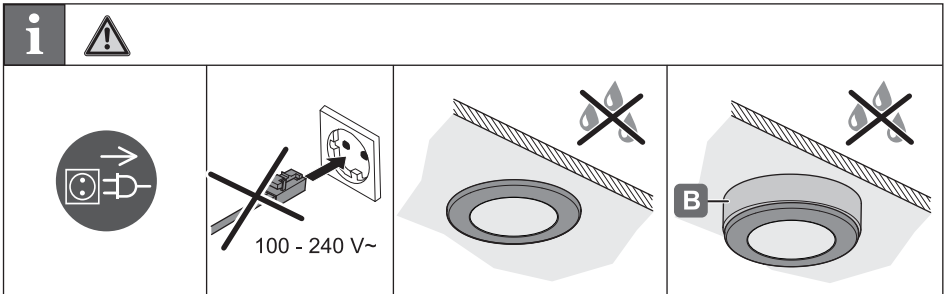

LED 3038

833.75.140	833.75.122
833.75.141	833.75.150
833.75.142	833.75.151
833.75.120	833.75.152
833.75.121	

732.26.222

24V System	K	W	T_A	mm	mm	=
833.75.140 ☐	3000 K	3.0 W	-20 °C – +45 °C -4 °F – +113 °F	Ø 65 x 12	≥ Ø 75 x 22	=
833.75.120 ☐						
833.75.150 ☐						
833.75.141 ☐	4000 K					
833.75.121 ☐						
833.75.151 ☐						
833.75.142 ☐	5000 K					
833.75.122 ☐						
833.75.152 ☐						

Loox
24V

HDE 04/2017