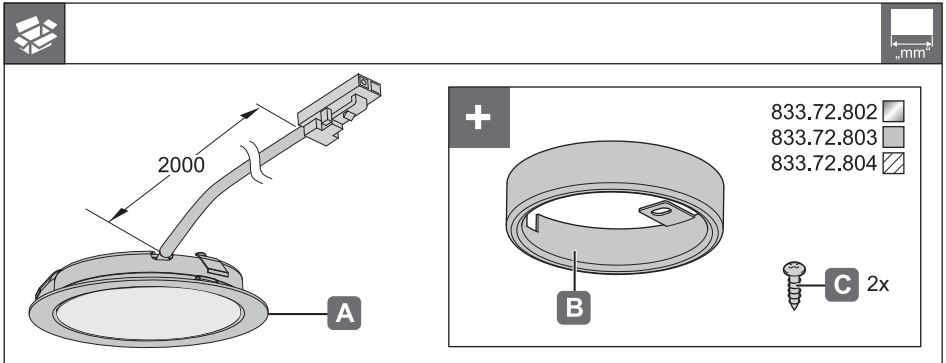

LED 3038

833.75.140	833.75.122
833.75.141	833.75.150
833.75.142	833.75.151
833.75.120	833.75.152
833.75.121	

732.26.222

24V System	K	W	T_A	mm	mm	=
833.75.140 ☐	3000 K	3.0 W	-20 °C – +45 °C -4 °F – +113 °F	Ø 65 x 12	≥ Ø 75 x 22	=
833.75.120 ☐						
833.75.150 ☐						
833.75.141 ☐	4000 K					
833.75.121 ☐						
833.75.151 ☐						
833.75.142 ☐	5000 K					
833.75.122 ☐						
833.75.152 ☐						

Loox
24V

HDE 04/2017