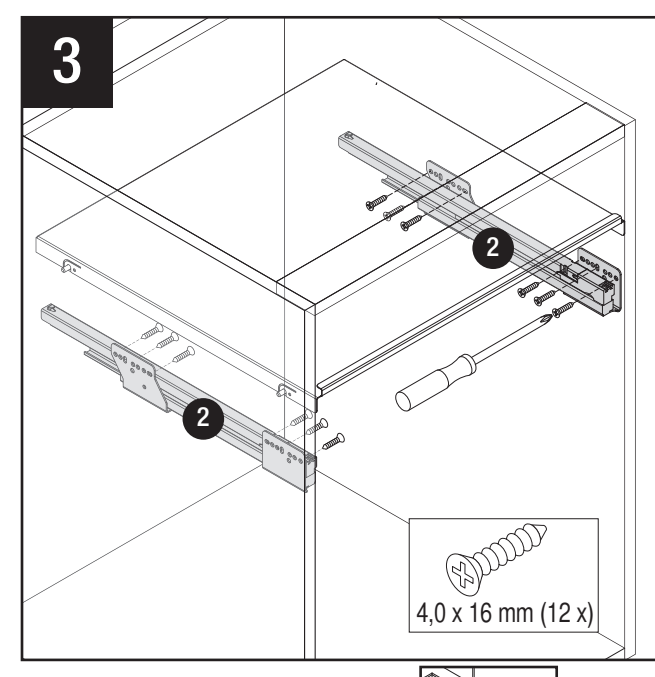

432 mm

64 mm

# VS ENVI® Space XX 480

400  
450  
500  
600

550 mm

Ø 5 mm

455 mm

22 mm  
42 mm  
74 mm

All dimensions are in millimeters.

44011964\_01