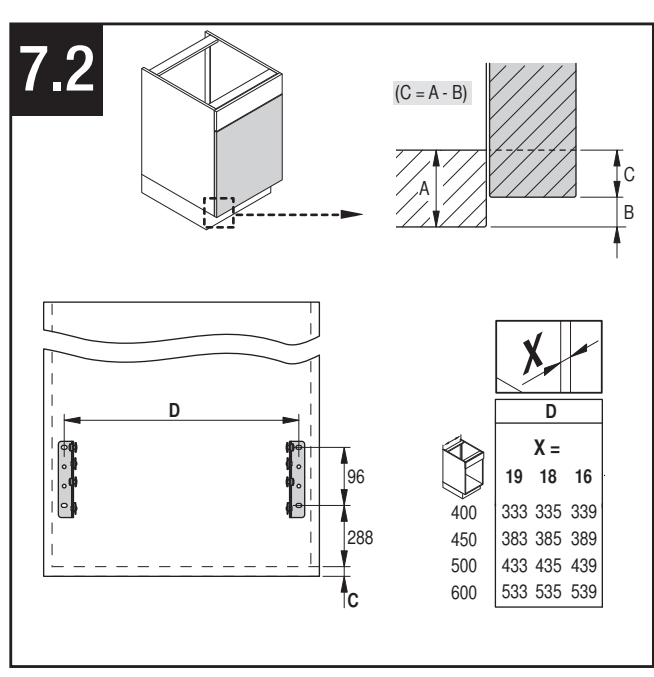

432 mm

64 mm

# VS ENVI® Space XX 480

400  
450  
500  
600

550 mm

Ø 5 mm

455 mm

22 mm  
42 mm  
74 mm

All dimensions are in millimeters.

44011964\_01