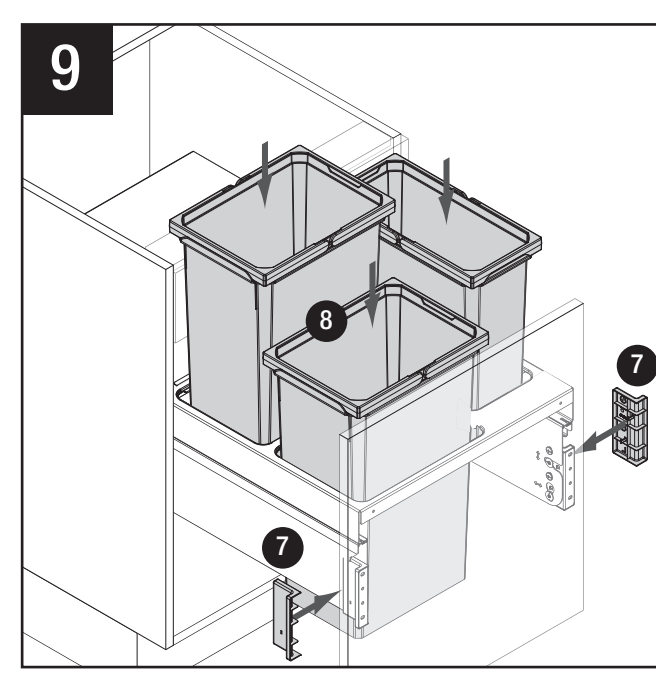

432 mm

64 mm

# VS ENVI® Space XX 480

400  
450  
500  
600

550 mm

Ø 5 mm

455 mm

22 mm  
42 mm  
74 mm

All dimensions are in millimeters.

44011964\_01