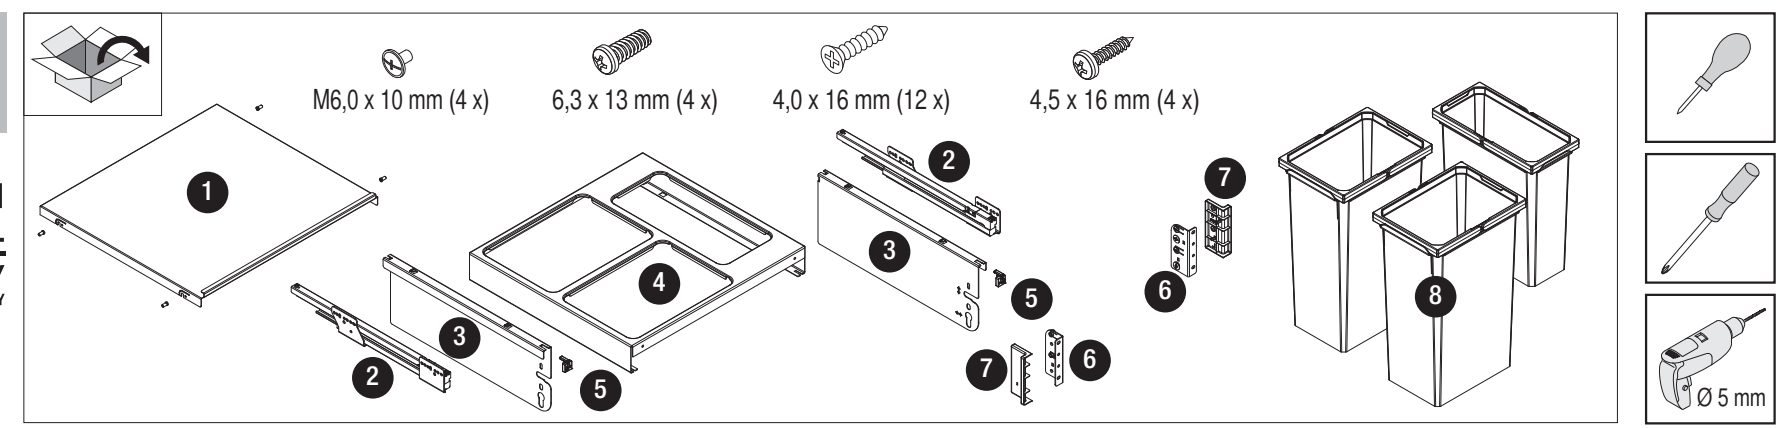

432 mm

64 mm

# VS ENVI® Space XX 480

400  
450  
500  
600

550 mm

Ø 5 mm

455 mm

22 mm  
42 mm  
74 mm

All dimensions are in millimeters.

44011964\_01