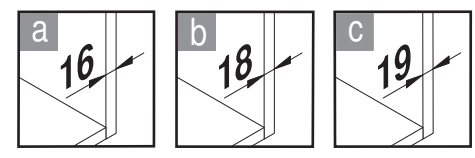

432 mm

64 mm

# VS ENVI® Space XX 480

400  
450  
500  
600

550 mm

Ø 5 mm

455 mm

22 mm  
42 mm  
74 mm

All dimensions are in millimeters.

44011964\_01