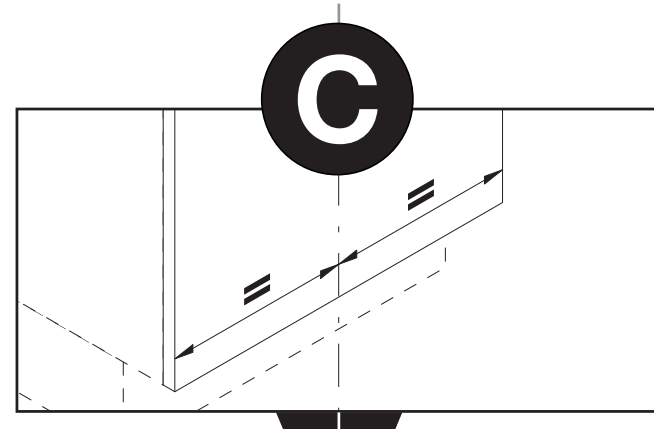

432 mm

64 mm

# VS ENVI® Space XX 480

400  
450  
500  
600

550 mm

Ø 5 mm

455 mm

22 mm  
42 mm  
74 mm

All dimensions are in millimeters.

44011964\_01