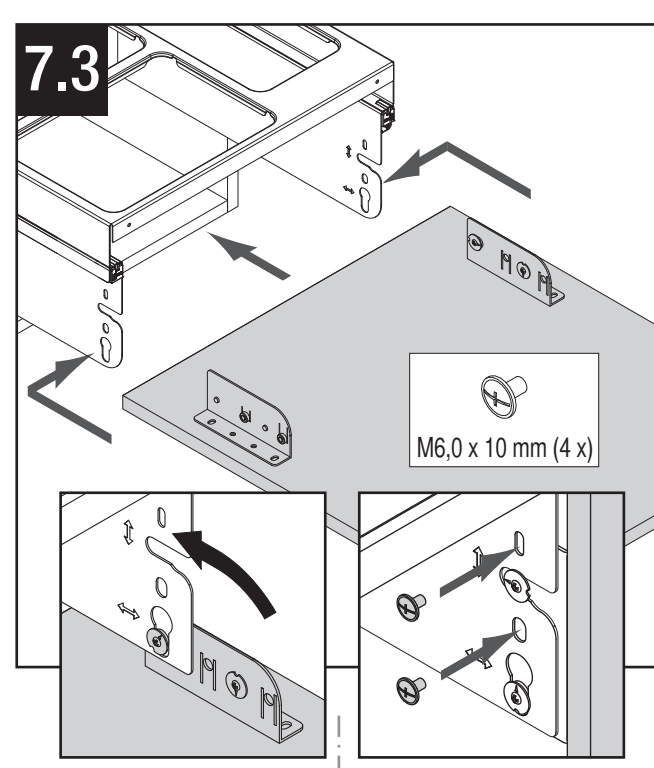

# VS ENVI® Space XX 480

400  
450  
500  
600

550 mm

Ø 5 mm

455 mm

22 mm  
42 mm  
74 mm

All dimensions are in millimeters.

44011964\_01