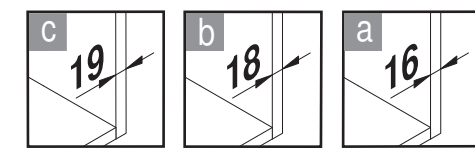

432 mm

64 mm

# VS ENVI® Space XX 480

400  
450  
500  
600

550 mm

Ø 5 mm

455 mm

22 mm  
42 mm  
74 mm

All dimensions are in millimeters.

44011964\_01