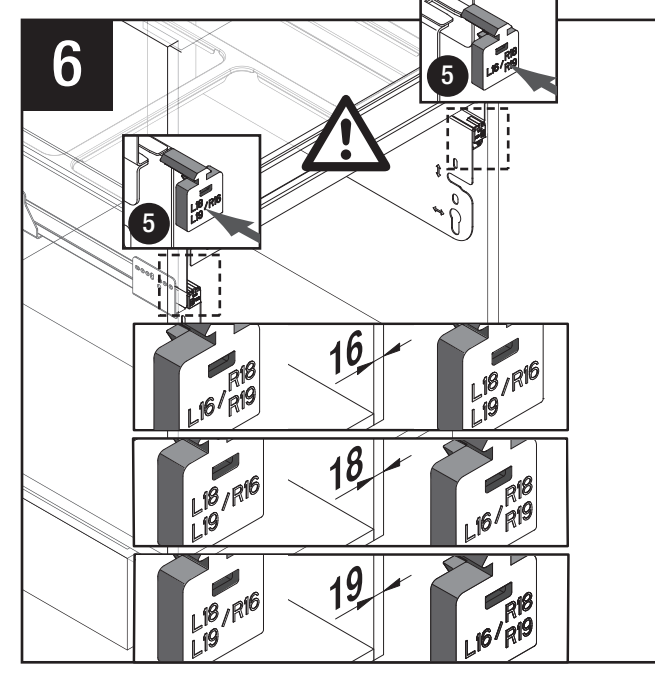

432 mm

64 mm

# VS ENVI® Space XX 480

400  
450  
500  
600

550 mm

Ø 5 mm

455 mm

22 mm  
42 mm  
74 mm

All dimensions are in millimeters.

44011964\_01