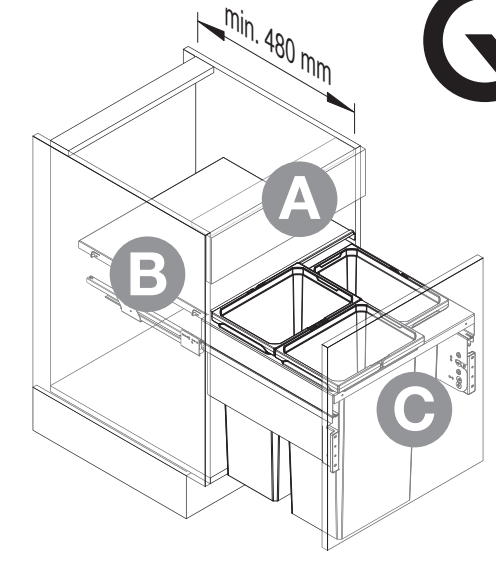

432 mm

64 mm

# VS ENVI® Space XX 480

400  
450  
500  
600

550 mm

Ø 5 mm

455 mm

22 mm  
42 mm  
74 mm

All dimensions are in millimeters.

44011964\_01