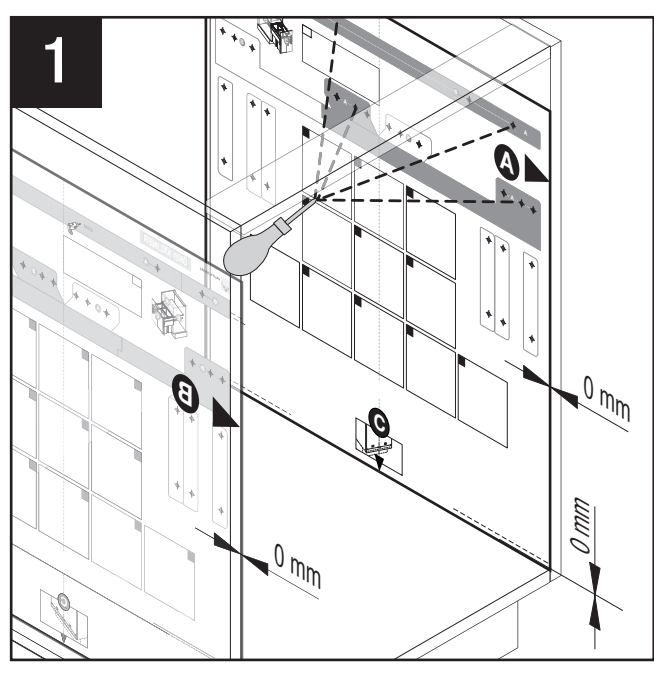

# VS ENVI® Space XX 480

400  
450  
500  
600

550 mm

Ø 5 mm

455 mm

22 mm  
42 mm  
74 mm

All dimensions are in millimeters.

44011964\_01