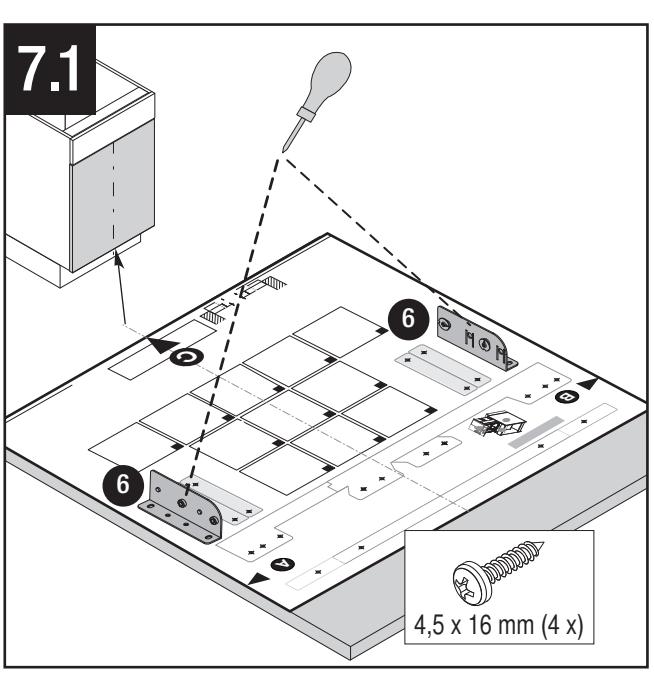

432 mm

64 mm

# VS ENVI® Space XX 480

400  
450  
500  
600

550 mm

Ø 5 mm

455 mm

22 mm  
42 mm  
74 mm

All dimensions are in millimeters.

44011964\_01