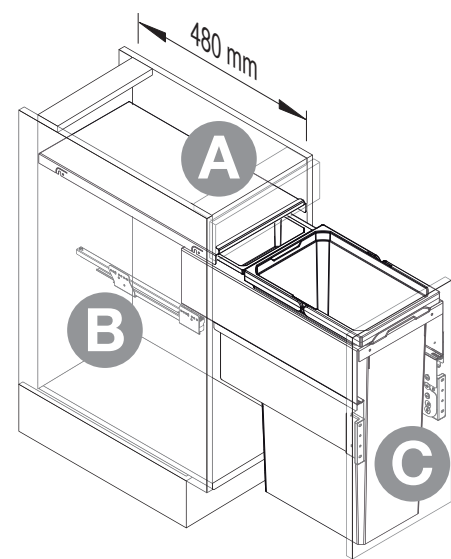

VS ENVI® Space XX 480 300