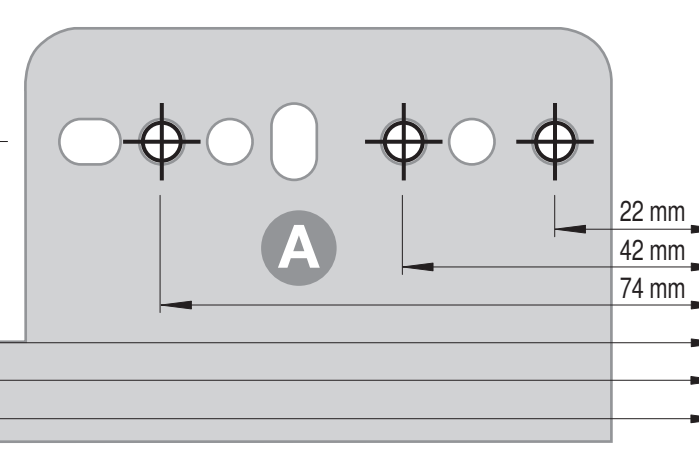

432 mm

64 mm

# VS ENVI® Space XX 480

400  
450  
500  
600

550 mm

Ø 5 mm

455 mm

22 mm  
42 mm  
74 mm

All dimensions are in millimeters.

44011964\_01