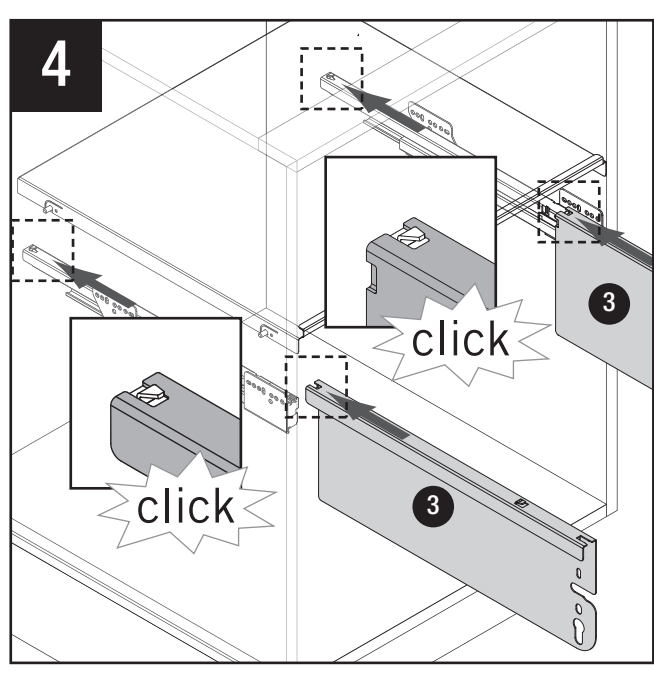

# VS ENVI® Space XX 480

400  
450  
500  
600

550 mm

Ø 5 mm

455 mm

22 mm  
42 mm  
74 mm

All dimensions are in millimeters.

44011964\_01