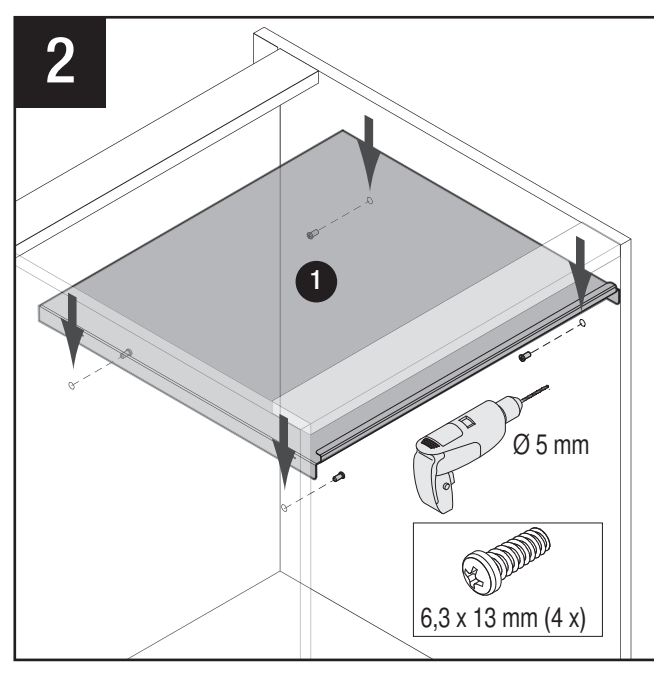

432 mm

64 mm

# VS ENVI® Space XX 480

400  
450  
500  
600

550 mm

Ø 5 mm

455 mm

22 mm  
42 mm  
74 mm

All dimensions are in millimeters.

44011964\_01