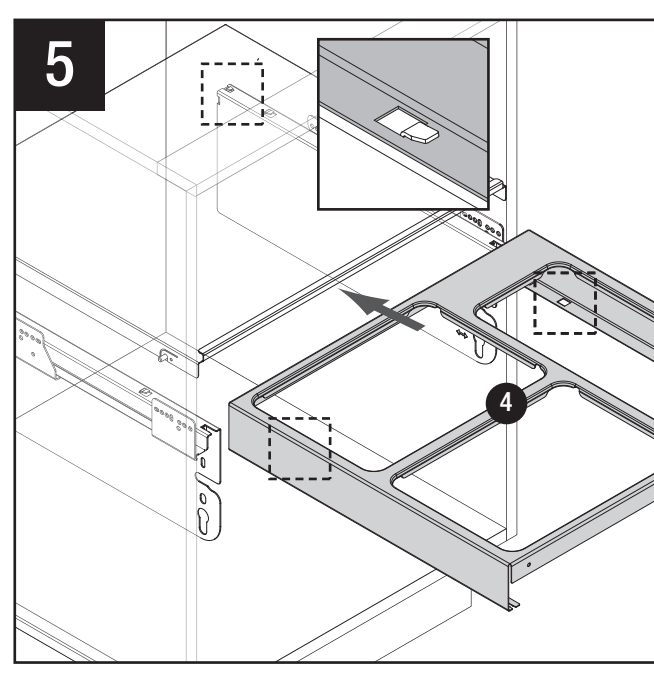

432 mm

64 mm

# VS ENVI® Space XX 480

400  
450  
500  
600

550 mm

Ø 5 mm

455 mm

22 mm  
42 mm  
74 mm

All dimensions are in millimeters.

44011964\_01