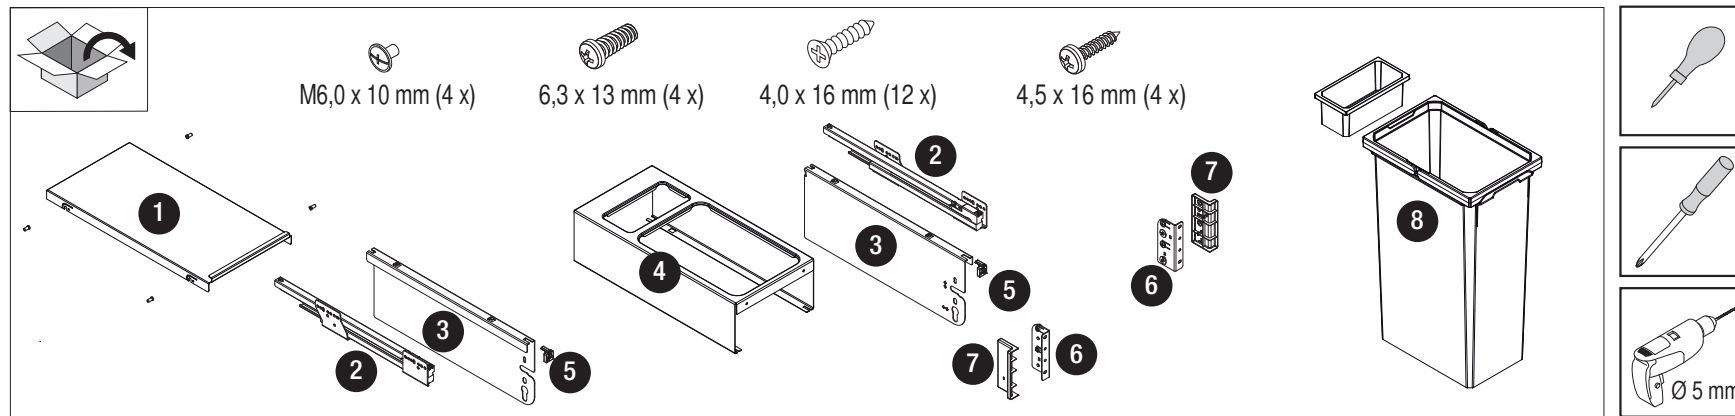

VS ENVI® Space XX 480 300