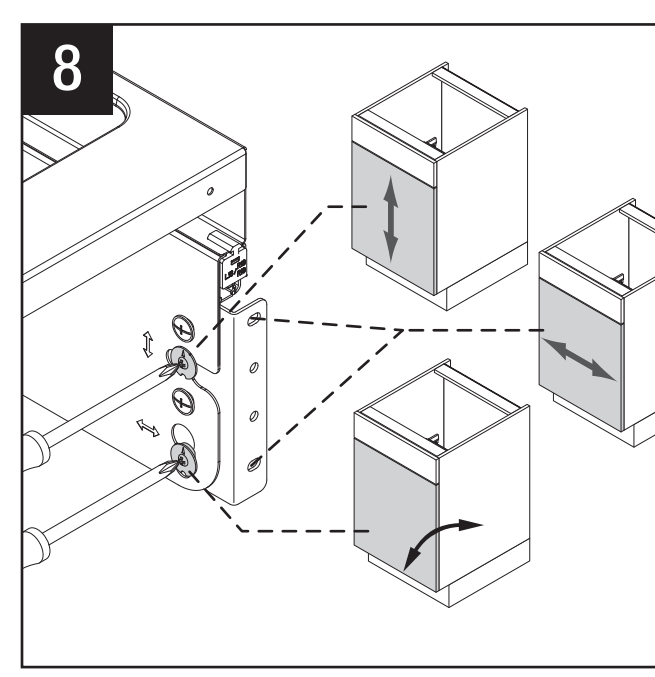

# VS ENVI® Space XX 480

400  
450  
500  
600

550 mm

Ø 5 mm

455 mm

22 mm  
42 mm  
74 mm

All dimensions are in millimeters.

44011964\_01