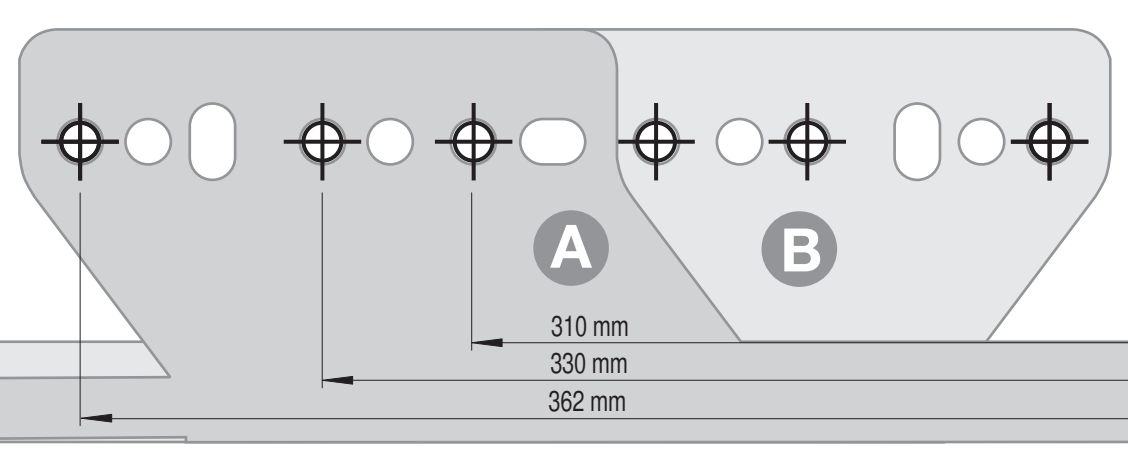

432 mm

64 mm

# VS ENVI® Space XX 480

400  
450  
500  
600

550 mm

Ø 5 mm

455 mm

22 mm  
42 mm  
74 mm

All dimensions are in millimeters.

44011964\_01