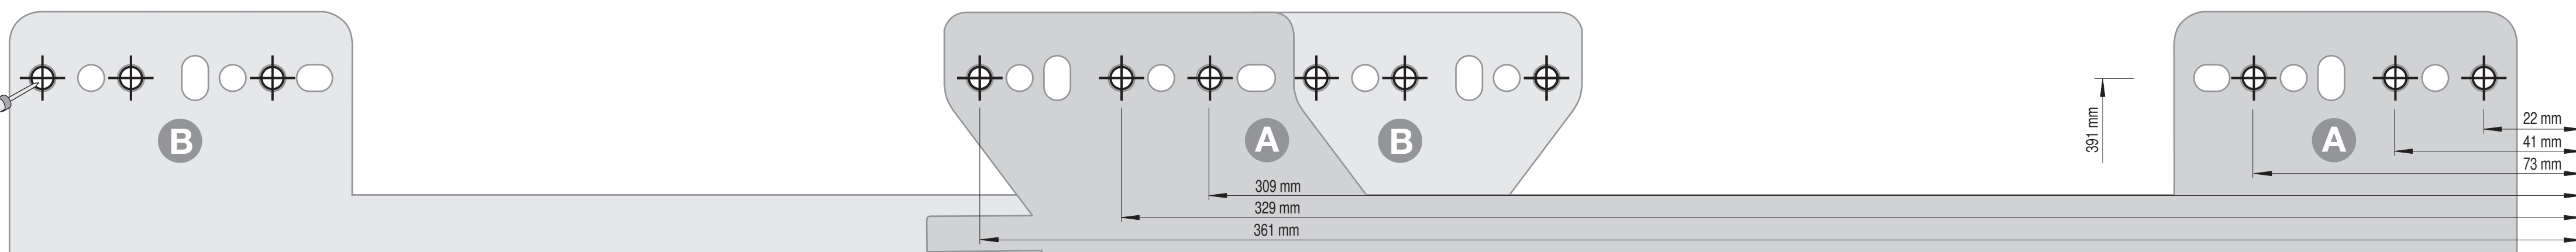

VS ENVI® Space XX 480 300