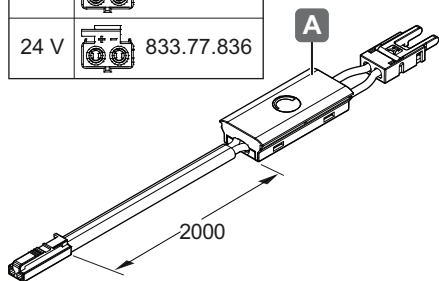

833.77.835
833.77.836
833.95.750
833.95.751

732.28.421

			W	T_A		
833.95.750			0 – 3000	0 W – 60 W	36 x 16.8 x 15.4	Loox 12 V
833.95.751					36 x 16.8 x 7.45	
833.77.835			0 – 3000	0 W – 90 W	36 x 16.8 x 15.4	Loox 24 V
833.77.836					36 x 16.8 x 7.45	

12 V		833.95.751
24 V		833.77.836