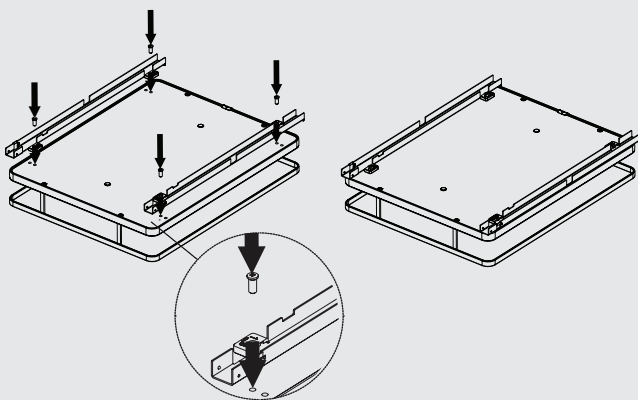

FITTING INSTRUCTIONS

Häfele 300mm/500mm/600mm

Pull-out wire basket set

540.03.201 / 540.03.205 / 540.03.207

- > To suit 300, 500 or 600mm cabinet widths with 15/16 or 18/19mm board thickness
- > Built in depth: 450mm
- > Stated basket width includes basket, runners and spacer
- > Set includes:
 - 1x Storage basket, chrome-plated steel
 - linear basket
 - 1x Pair concealed full extension runners, galvanized steel

Included in this pack

Additional requirements

1 7 A B C D E

P.GUIDA DEPHT SLIDES	X
450	288
500	288

2 2 7 E

3 4 8

4 1 4 6 8 E

5 1