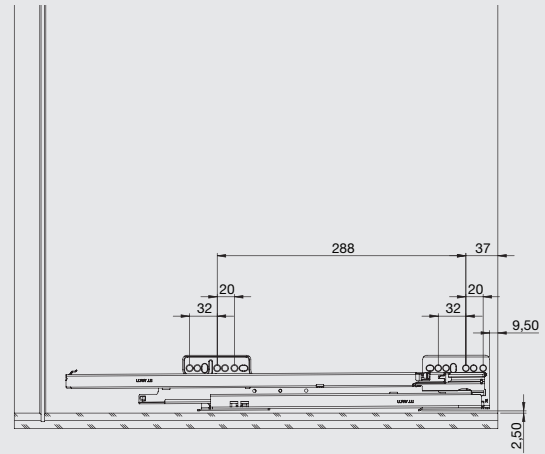

FITTING INSTRUCTIONS

Häfele 300mm/500mm/600mm

Pull-out wire basket set

540.03.201 / 540.03.205 / 540.03.207

- > To suit 300, 500 or 600mm cabinet widths with 15/16 or 18/19mm board thickness
- > Built in depth: 450mm
- > Stated basket width includes basket, runners and spacer
- > Set includes:
 - 1x Storage basket, chrome-plated steel
 - linear basket
 - 1x Pair concealed full extension runners, galvanized steel

Included in this pack

Additional requirements

1 7 A B C D E

P.GUIDA DEPHT SLIDES	X
450	288
500	288

2 2 7 E

3 4 8

4 1 4 6 8 E

5 1