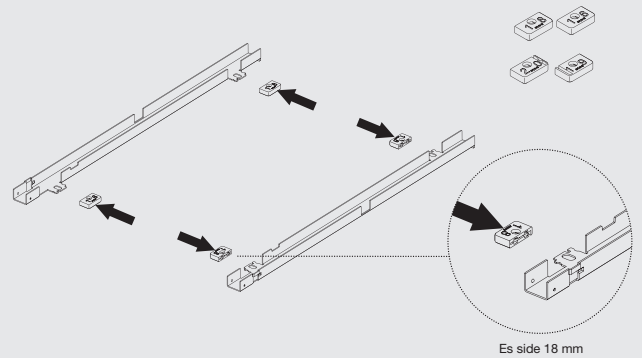

FITTING INSTRUCTIONS

Häfele 300mm/500mm/600mm

Pull-out wire basket set

540.03.201 / 540.03.205 / 540.03.207

- > To suit 300, 500 or 600mm cabinet widths with 15/16 or 18/19mm board thickness
- > Built in depth: 450mm
- > Stated basket width includes basket, runners and spacer
- > Set includes:
 - 1x Storage basket, chrome-plated steel
 - linear basket
 - 1x Pair concealed full extension runners, galvanized steel

Included in this pack

Additional requirements

1 7 A B C D E

P.GUIDA DEPHT SLIDES	X
450	288
500	288

2 2 7 E

3 4 8

4 1 4 6 8 E

5 1