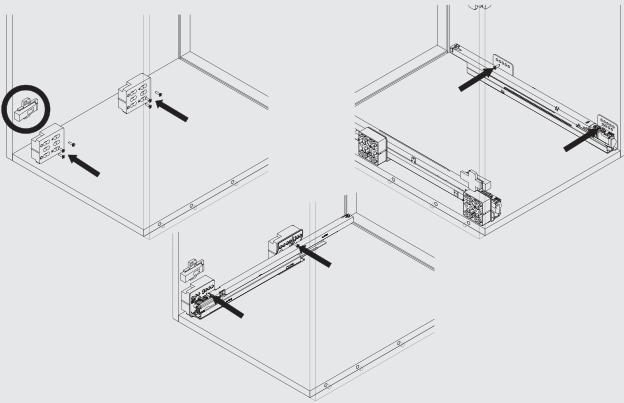

FITTING INSTRUCTIONS

Häfele 300mm/500mm/600mm

Pull-out wire basket set

540.03.201 / 540.03.205 / 540.03.207

- > To suit 300, 500 or 600mm cabinet widths with 15/16 or 18/19mm board thickness
- > Built in depth: 450mm
- > Stated basket width includes basket, runners and spacer
- > Set includes:
 - 1x Storage basket, chrome-plated steel
 - linear basket
 - 1x Pair concealed full extension runners, galvanized steel

Included in this pack

Additional requirements

1 7 A B C D E

P.GUIDA DEPHT SLIDES	X
450	288
500	288

2 2 7 E

3 4 8

4 1 4 6 8 E

5 1