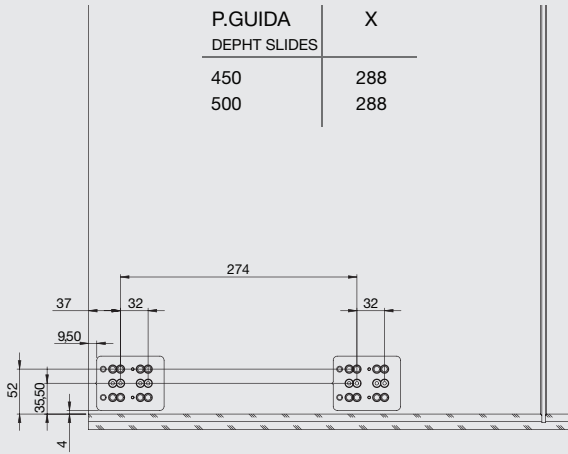

FITTING INSTRUCTIONS

Häfele 300mm/500mm/600mm

Pull-out wire basket set

540.03.201 / 540.03.205 / 540.03.207

- > To suit 300, 500 or 600mm cabinet widths with 15/16 or 18/19mm board thickness
- > Built in depth: 450mm
- > Stated basket width includes basket, runners and spacer
- > Set includes:
 - 1x Storage basket, chrome-plated steel
 - linear basket
 - 1x Pair concealed full extension runners, galvanized steel

Included in this pack

Additional requirements

1 7 A B C D E

P.GUIDA DEPHT SLIDES	X
450	288
500	288

2 2 7 E

3 4 8

4 1 4 6 8 E

5 1