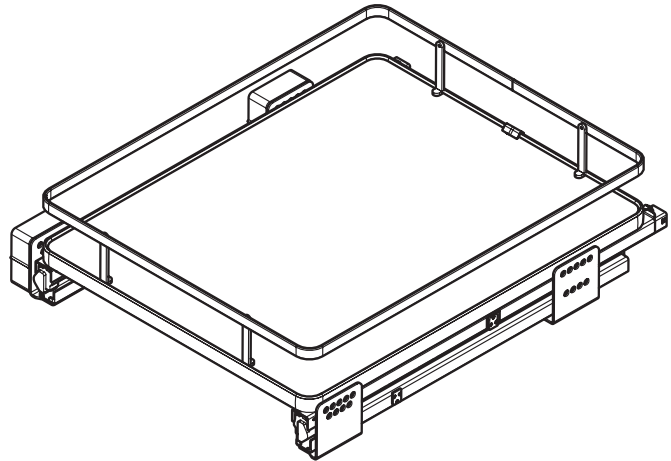

FITTING INSTRUCTIONS

Häfele 300mm/500mm/600mm

Pull-out wire basket set

540.03.201 / 540.03.205 / 540.03.207

- > To suit 300, 500 or 600mm cabinet widths with 15/16 or 18/19mm board thickness
- > Built in depth: 450mm
- > Stated basket width includes basket, runners and spacer
- > Set includes:
 - 1x Storage basket, chrome-plated steel
 - linear basket
 - 1x Pair concealed full extension runners, galvanized steel

Included in this pack

Additional requirements

1 7 A B C D E

P.GUIDA DEPHT SLIDES	X
450	288
500	288

2 2 7 E

3 4 8

4 1 4 6 8 E

5 1